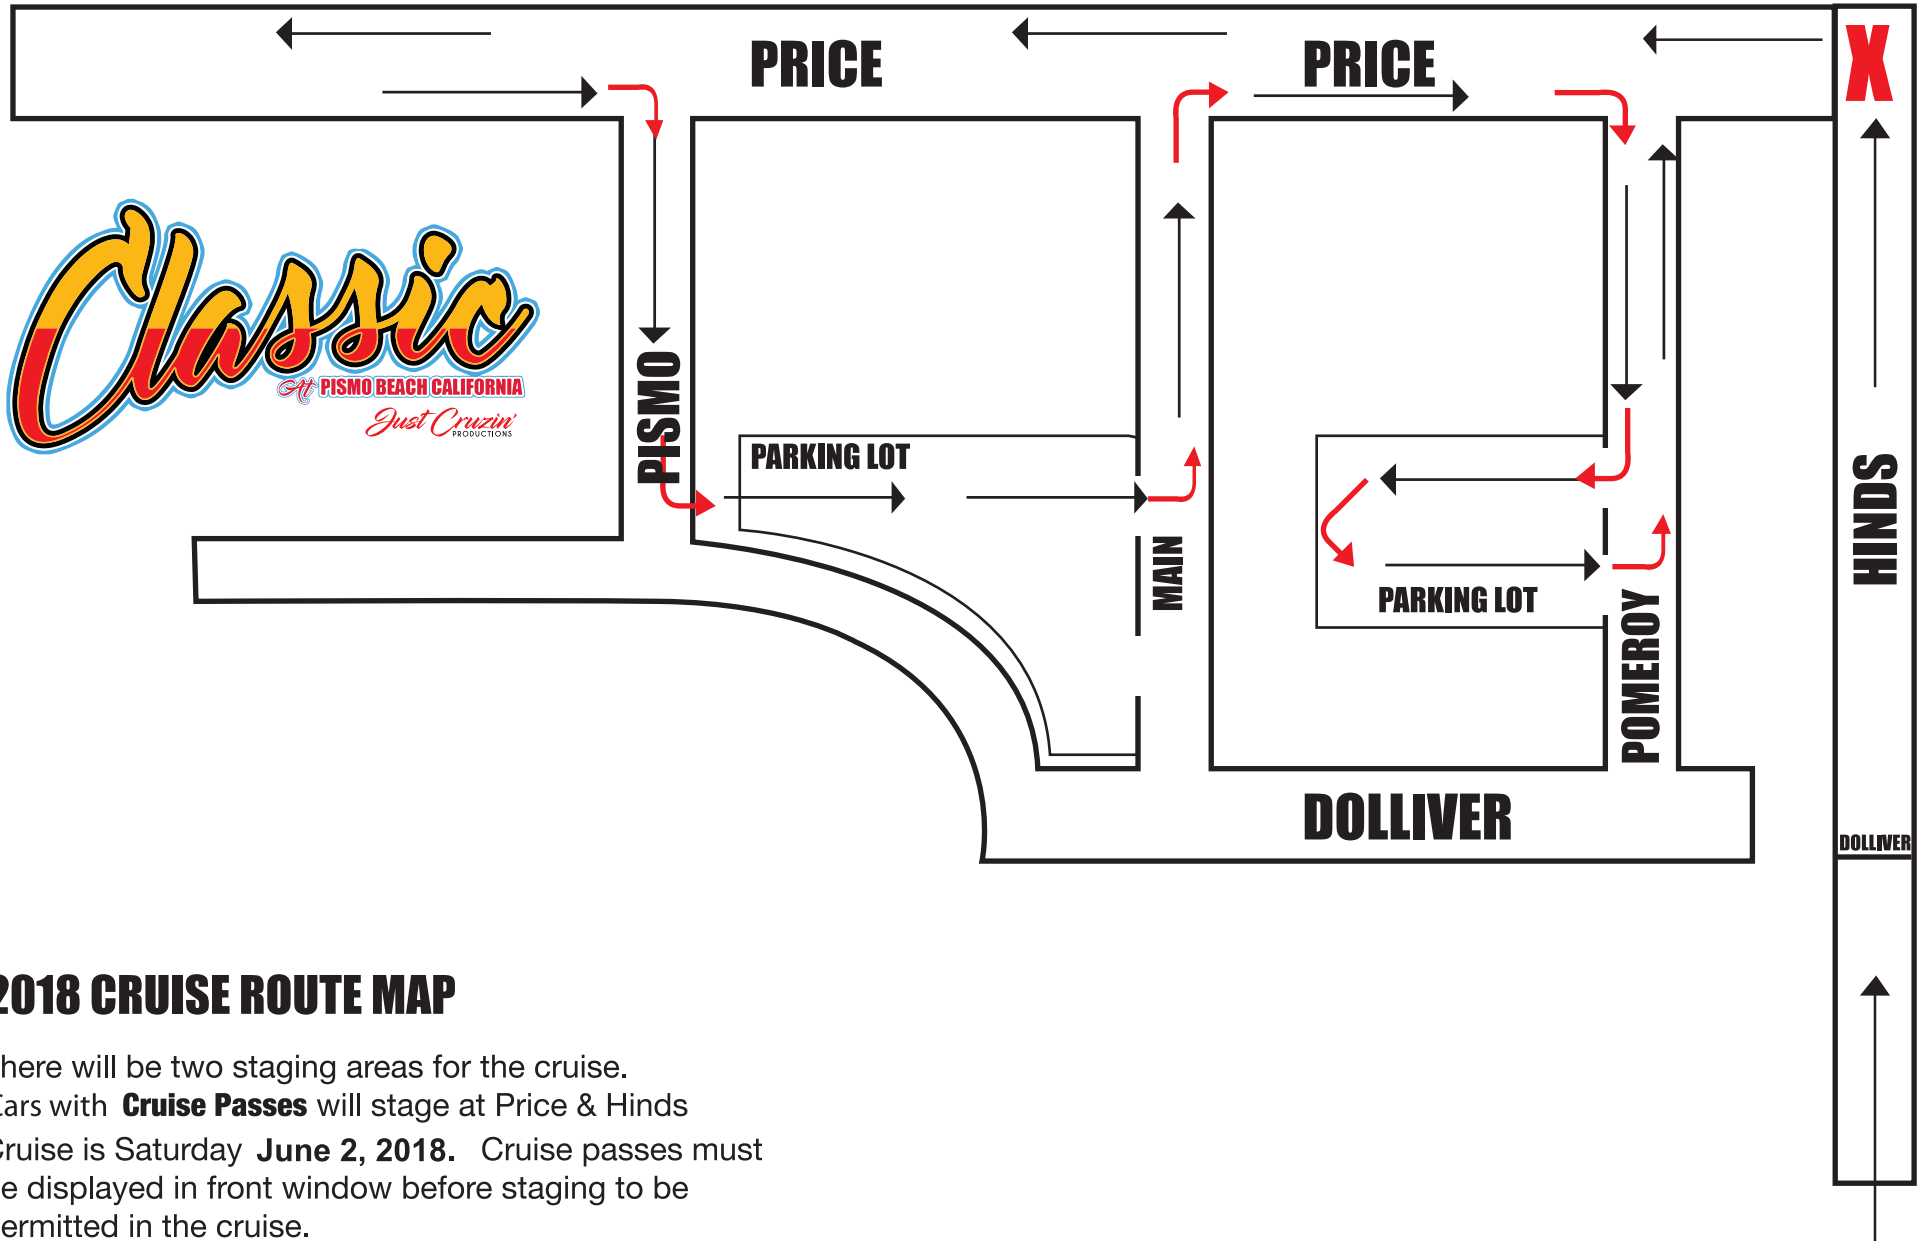

PISMO CRUISE ROUTE

June 2, 2018. 6:00 PM

CRUISE STAGING AREA

Staging Area

2018 CRUISE ROUTE MAP

There will be two staging areas for the cruise.
Cars with **Cruise Passes** will stage at Price & Hinds
Cruise is Saturday **June 2, 2018**. Cruise passes must
be displayed in front window before staging to be
permitted in the cruise.